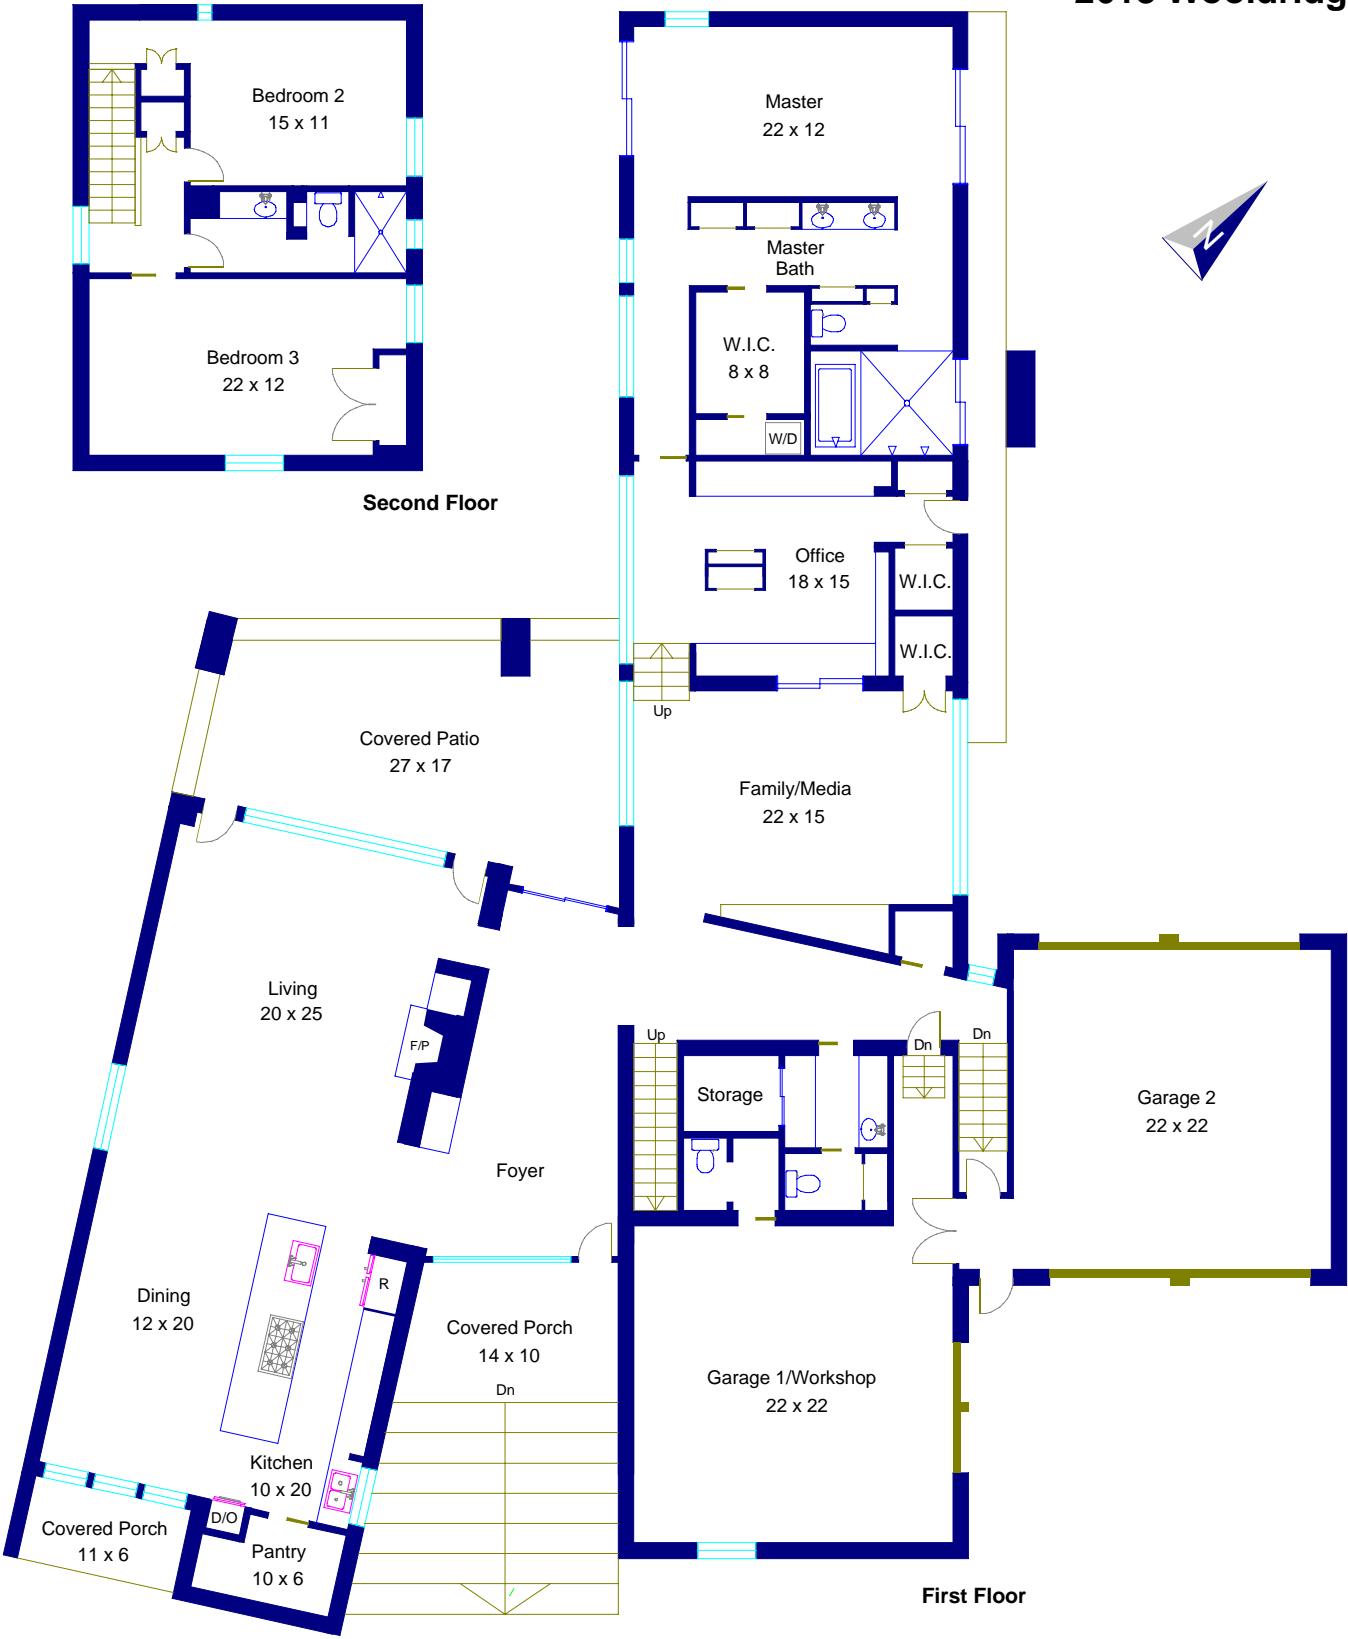

2618 Wooldridge

Note: This floor plan is an artistic rendering only. All dimensions are approximate. Floor Plan Graphics and VossHaus make no representation or warranty as to this rendering's accuracy and no measurements or dimensions should be relied upon without independent verification.

Marketed by Michelle Voss, VossHaus, 512.589.8303, MichelleVoss.com  
 Floor plan created by Floor Plan Graphics, 512.454.0383, FloorPlanGraphics.com